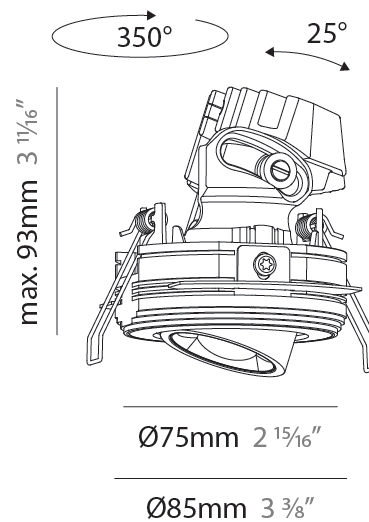

PHYSICAL

Shape: Round
Diameter (mm): 75
Diameter (in): 2 ¹⁵/₁₆
Height (mm): 93
Height (in): 3 ¹¹/₁₆
Ceiling Thickness (mm): 10 / 12.5 / 15 / 25
Ceiling Thickness (in): 3/8 or 1/2 or 9/16 or 1
Min. Recessing Depth (mm): 105
Min. Recessing Depth (in): 4 ¹/₈
Light Distribution: Direct
Diffuser: Lens Pack - Spread Lens / Linear Spread Lens / Honeycomb Louver
Fixture Finish: SSR / BKV / CWI / CRY / HAB / UFT / ITA / RUA / FTG / MYG / LOD / PUS / FRO / FUP / KIA / POP / BLS / SPG / MEY / GOH / GUM / CHC / COM / ABZ / JAG / OBR / MOS / ROR
Fixture Material: Aluminum Die Cast
Cut-out Measurements: D. 86mm / 3 3/8"

ELECTRICAL

Lamp Type: LED (Zhaga Standard)
Input Wattage (W): 14
Total Output Wattage (W): 12.7
Dimming: Dali Dimming
Driver Included: No
Driver Location: Recessed Housing
Driver Type: Constant Current - Universal (120Vac only for DALI driver)
Driver Class: Class 2
Input Voltage (V): 120 - 277
Constant Current (MA): 700

LED

Number of LEDs: 1
Color Temperature (°K): 2700-6500 Tunable White
Max. Delivered Lumen (lm): 1381
Nominal Lumen (lm): 1460
CRI: >90 CRI
Lamp Life (hrs): 50000
Special LEDs offerings: Tunable White

OPTICAL

Reflector°: 62
Adjustability: Rotational 350° / Tilt 25°

RATINGS AND CERTIFICATIONS

Certified By: Certified for North American Standards
IP rating: IP20