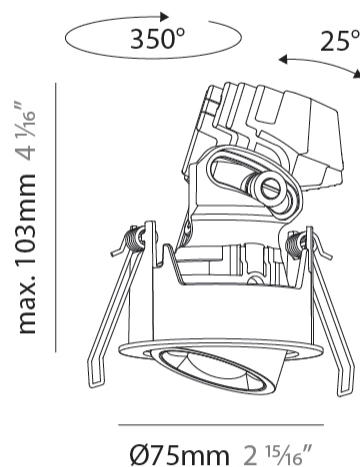

GENERAL

Series: Oiko Pro Round
Subseries: Oiko Pro Round Adjustable
Brand: Prolicht
Division: Architectural
Mounting Type: Recessed
Mounting Location: Ceiling
Subcategory: Downlight

PHYSICAL

Shape: Round
Diameter (mm): 75
Diameter (in): 2 15/16
Height (mm): 103
Height (in): 4 1/16
Ceiling Thickness (mm): 1 - 25
Ceiling Thickness (in): 1/16 - 1 3/16
Min. Recessing Depth (mm): 115
Min. Recessing Depth (in): 4 1/2
Light Distribution: Downlight
Diffuser: Lens Pack - Spread Lens / Linear Spread Lens / Honeycomb Louver
Fixture Finish: SSR / BKV / CWI / CRY / HAB / UFT / ITA / RUA / FTG / MYG / LOD / PUS / FRO / FUP / KIA / POP / BLS / SPG / MEY / GOH / GUM / CHC / COM / ABZ / JAG / OBR / MOS / ROR
Fixture Material: Aluminum Die Cast
Cut-out Measurements: D. - 68mm / 2 11/16"

ELECTRICAL

Lamp Type: LED (Zhaga Standard)
Input Wattage (W): 14
Total Output Wattage (W): 12.7
Dimming: Dali Dimming
Driver Included: No
Driver Location: Remote
Driver Type: Constant Current - Universal (120Vac only for DALI driver)
Driver Class: Class 2
Input Voltage (V): 120 - 277
Constant Current (MA): 700

LED

Number of LEDs: 1
Color Temperature (°K): 2700-6500 Tunable White
Max. Delivered Lumen (lm): 1054 - 1240
Nominal Lumen (lm): 1242 - 1460
CRI: >90 CRI
Lamp Life (hrs): 50000
Special LEDs offerings: Tunable White

OPTICAL

Reflector°: 52

RATINGS AND CERTIFICATIONS

Certified By: Certified for North American Standards
IP rating: IP20