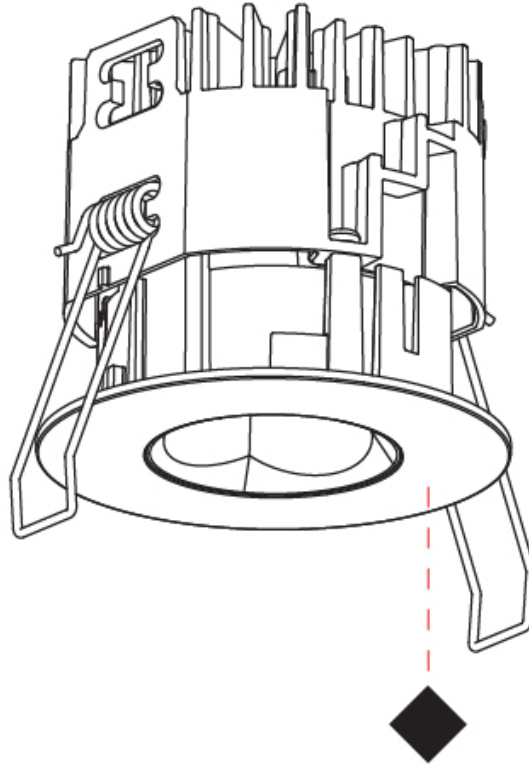

OIKO PRO ROUND FIXED RECESSED

A35871-

PROJECT _____

TYPE _____

SPECIFIER _____

QUANTITY _____

DATE _____

A